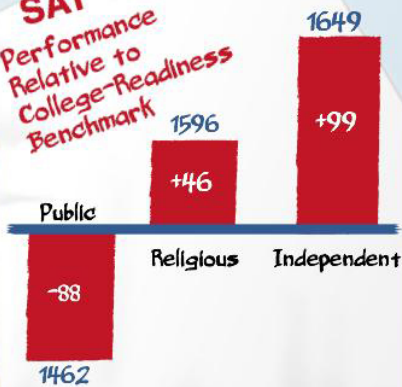

Private School Students Surpass SAT Benchmark

2015

SAT
Performance
Relative to
College-Readiness
Benchmark

Benchmarks:
combined
score of
1550 on
reading,
writing
& math
tests

SAT takers by type of school

Scores
Class of
2015